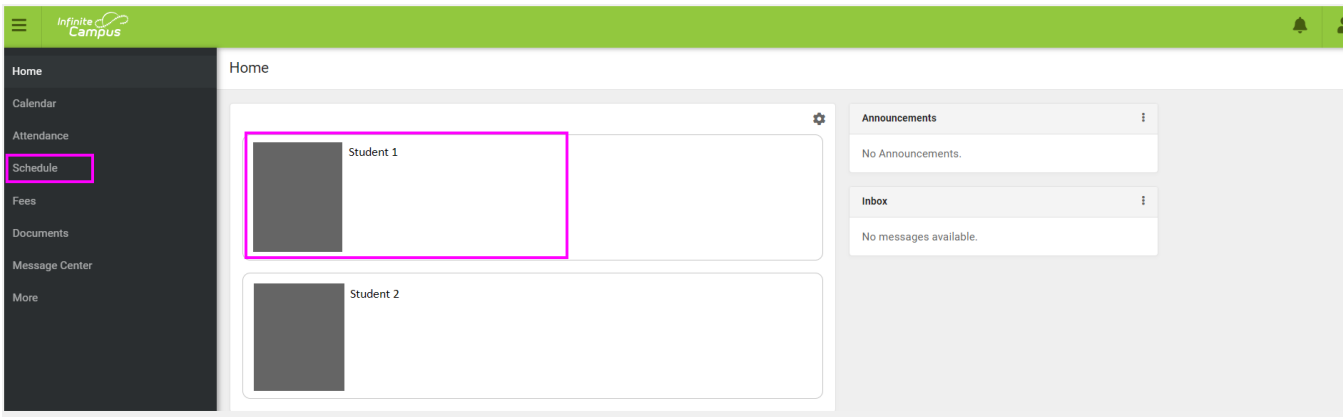

If you do not have a username and password, please contact parentsupport@naperville203.org for assistance.

VIEW STUDENT SCHEDULE

You can view your student's schedule by selecting the box that contains your student image and name then selecting **SCHEDULE** from the left side menu.