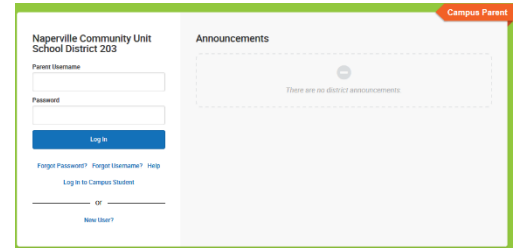

CAMPUS PARENT LOGIN

Access the portal through your Campus Portal App

<https://infinitecampus.naperville203.org/campus/portal/parents/naperville.jsp>

Enter your username and password and click the Log in button.

Each parent/guardian will have their own individual username and password.

If you have a username and password but cannot remember your login information please use the **Forgot Password** or **Forgot Username** links located below the Login button.