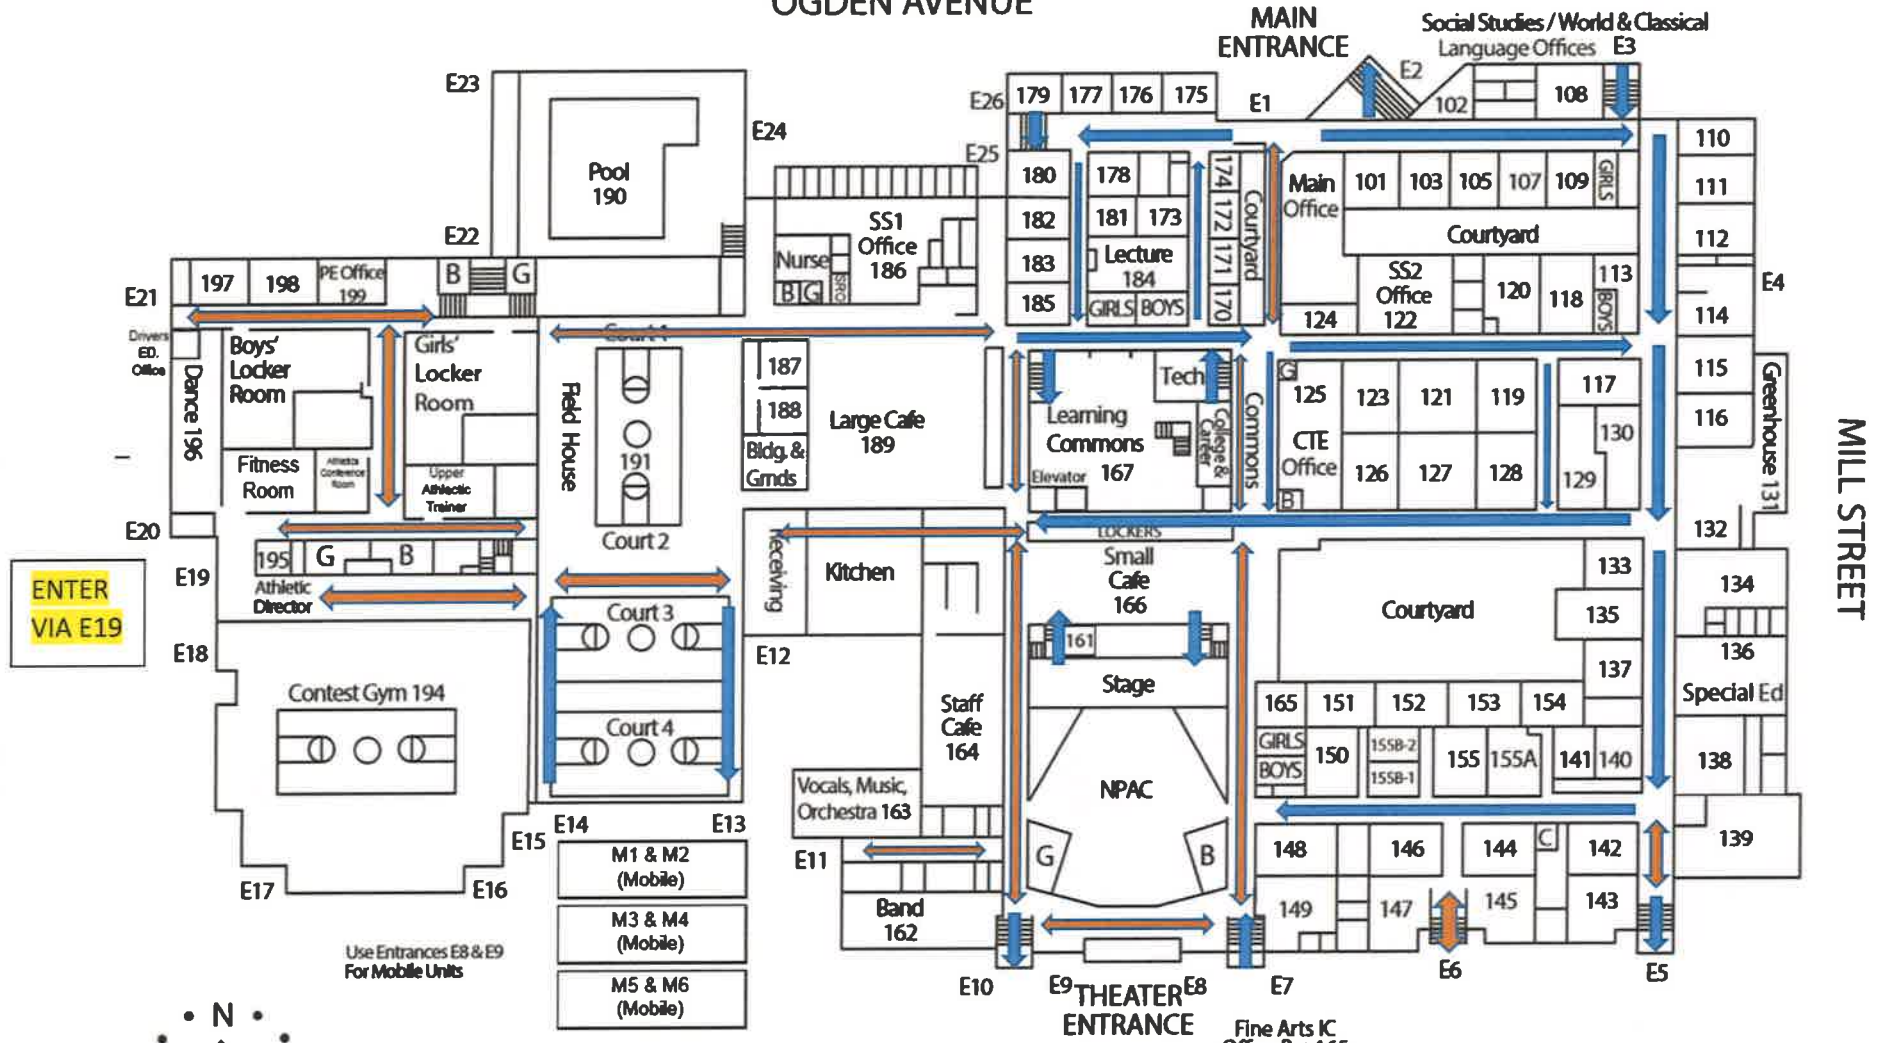

OGDEN AVENUE

ENTER VIA E19

## 1st Floor Map

Revised 06/20/19

Blue Arrows indicate one way hallways.

Orange Arrows indicate two way hallways.

Blue Arrows indicate one way hallways.

Orange Arrows indicate two way hallways.

OGDEN AVENUE