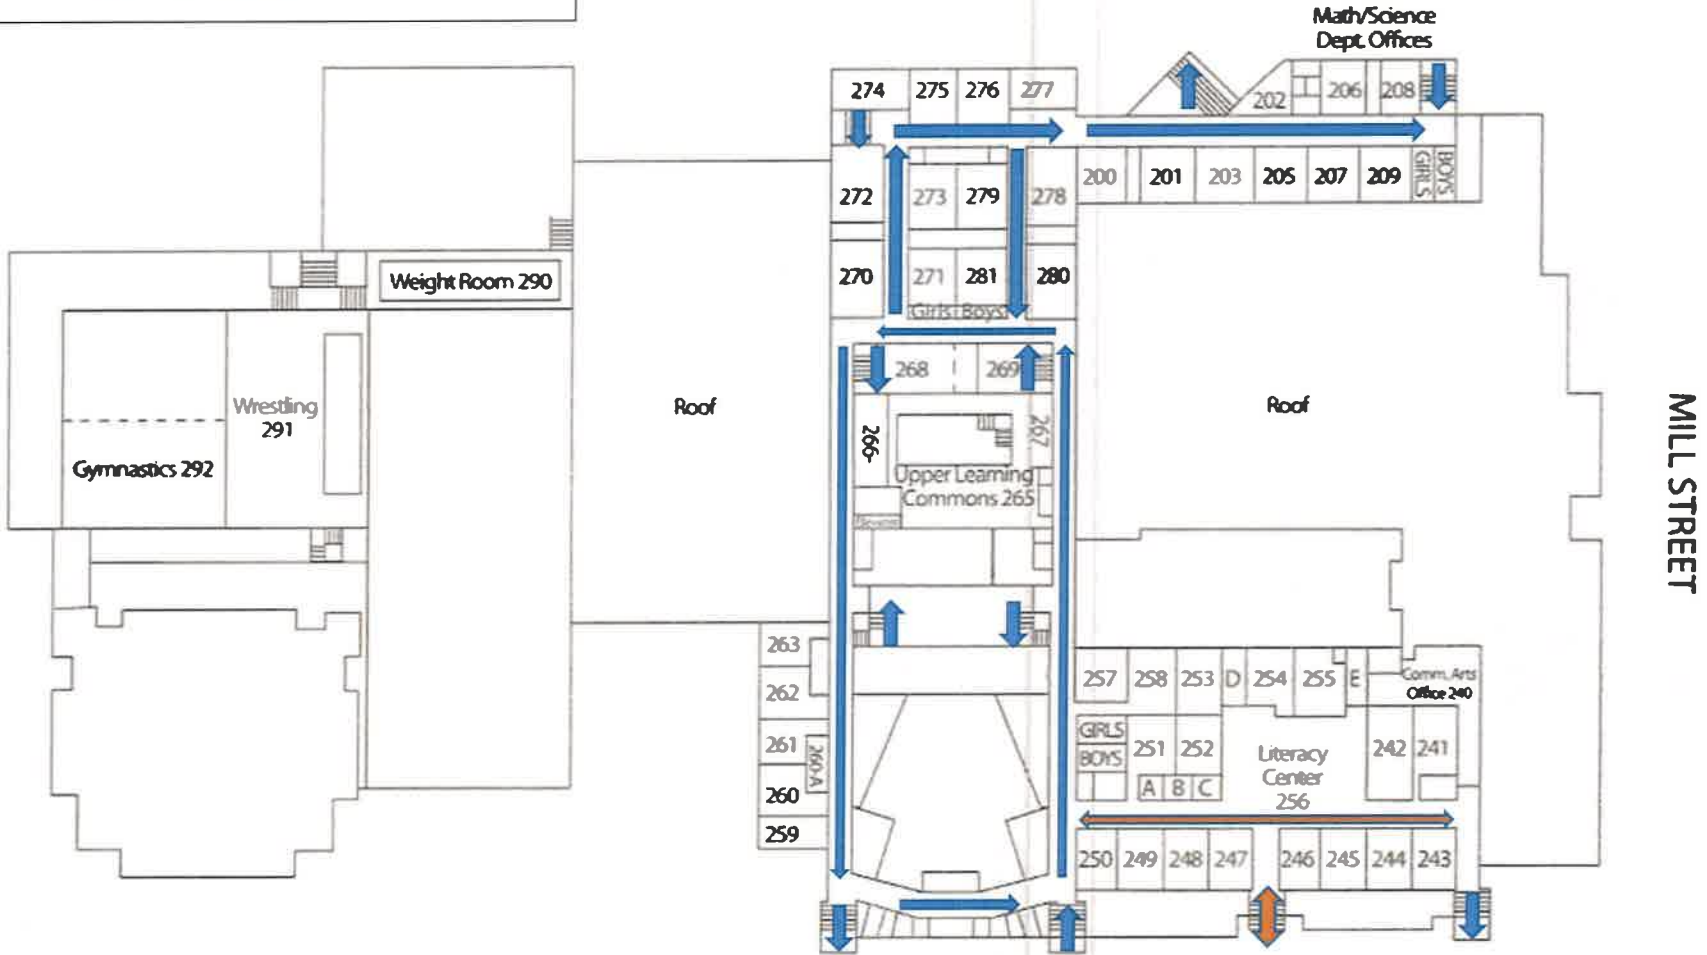

## 1st Floor Map

Revised 06/20/19

Blue Arrows indicate one way hallways.

Orange Arrows indicate two way hallways.

Blue Arrows indicate one way hallways.

Orange Arrows indicate two way hallways.

OGDEN AVENUE