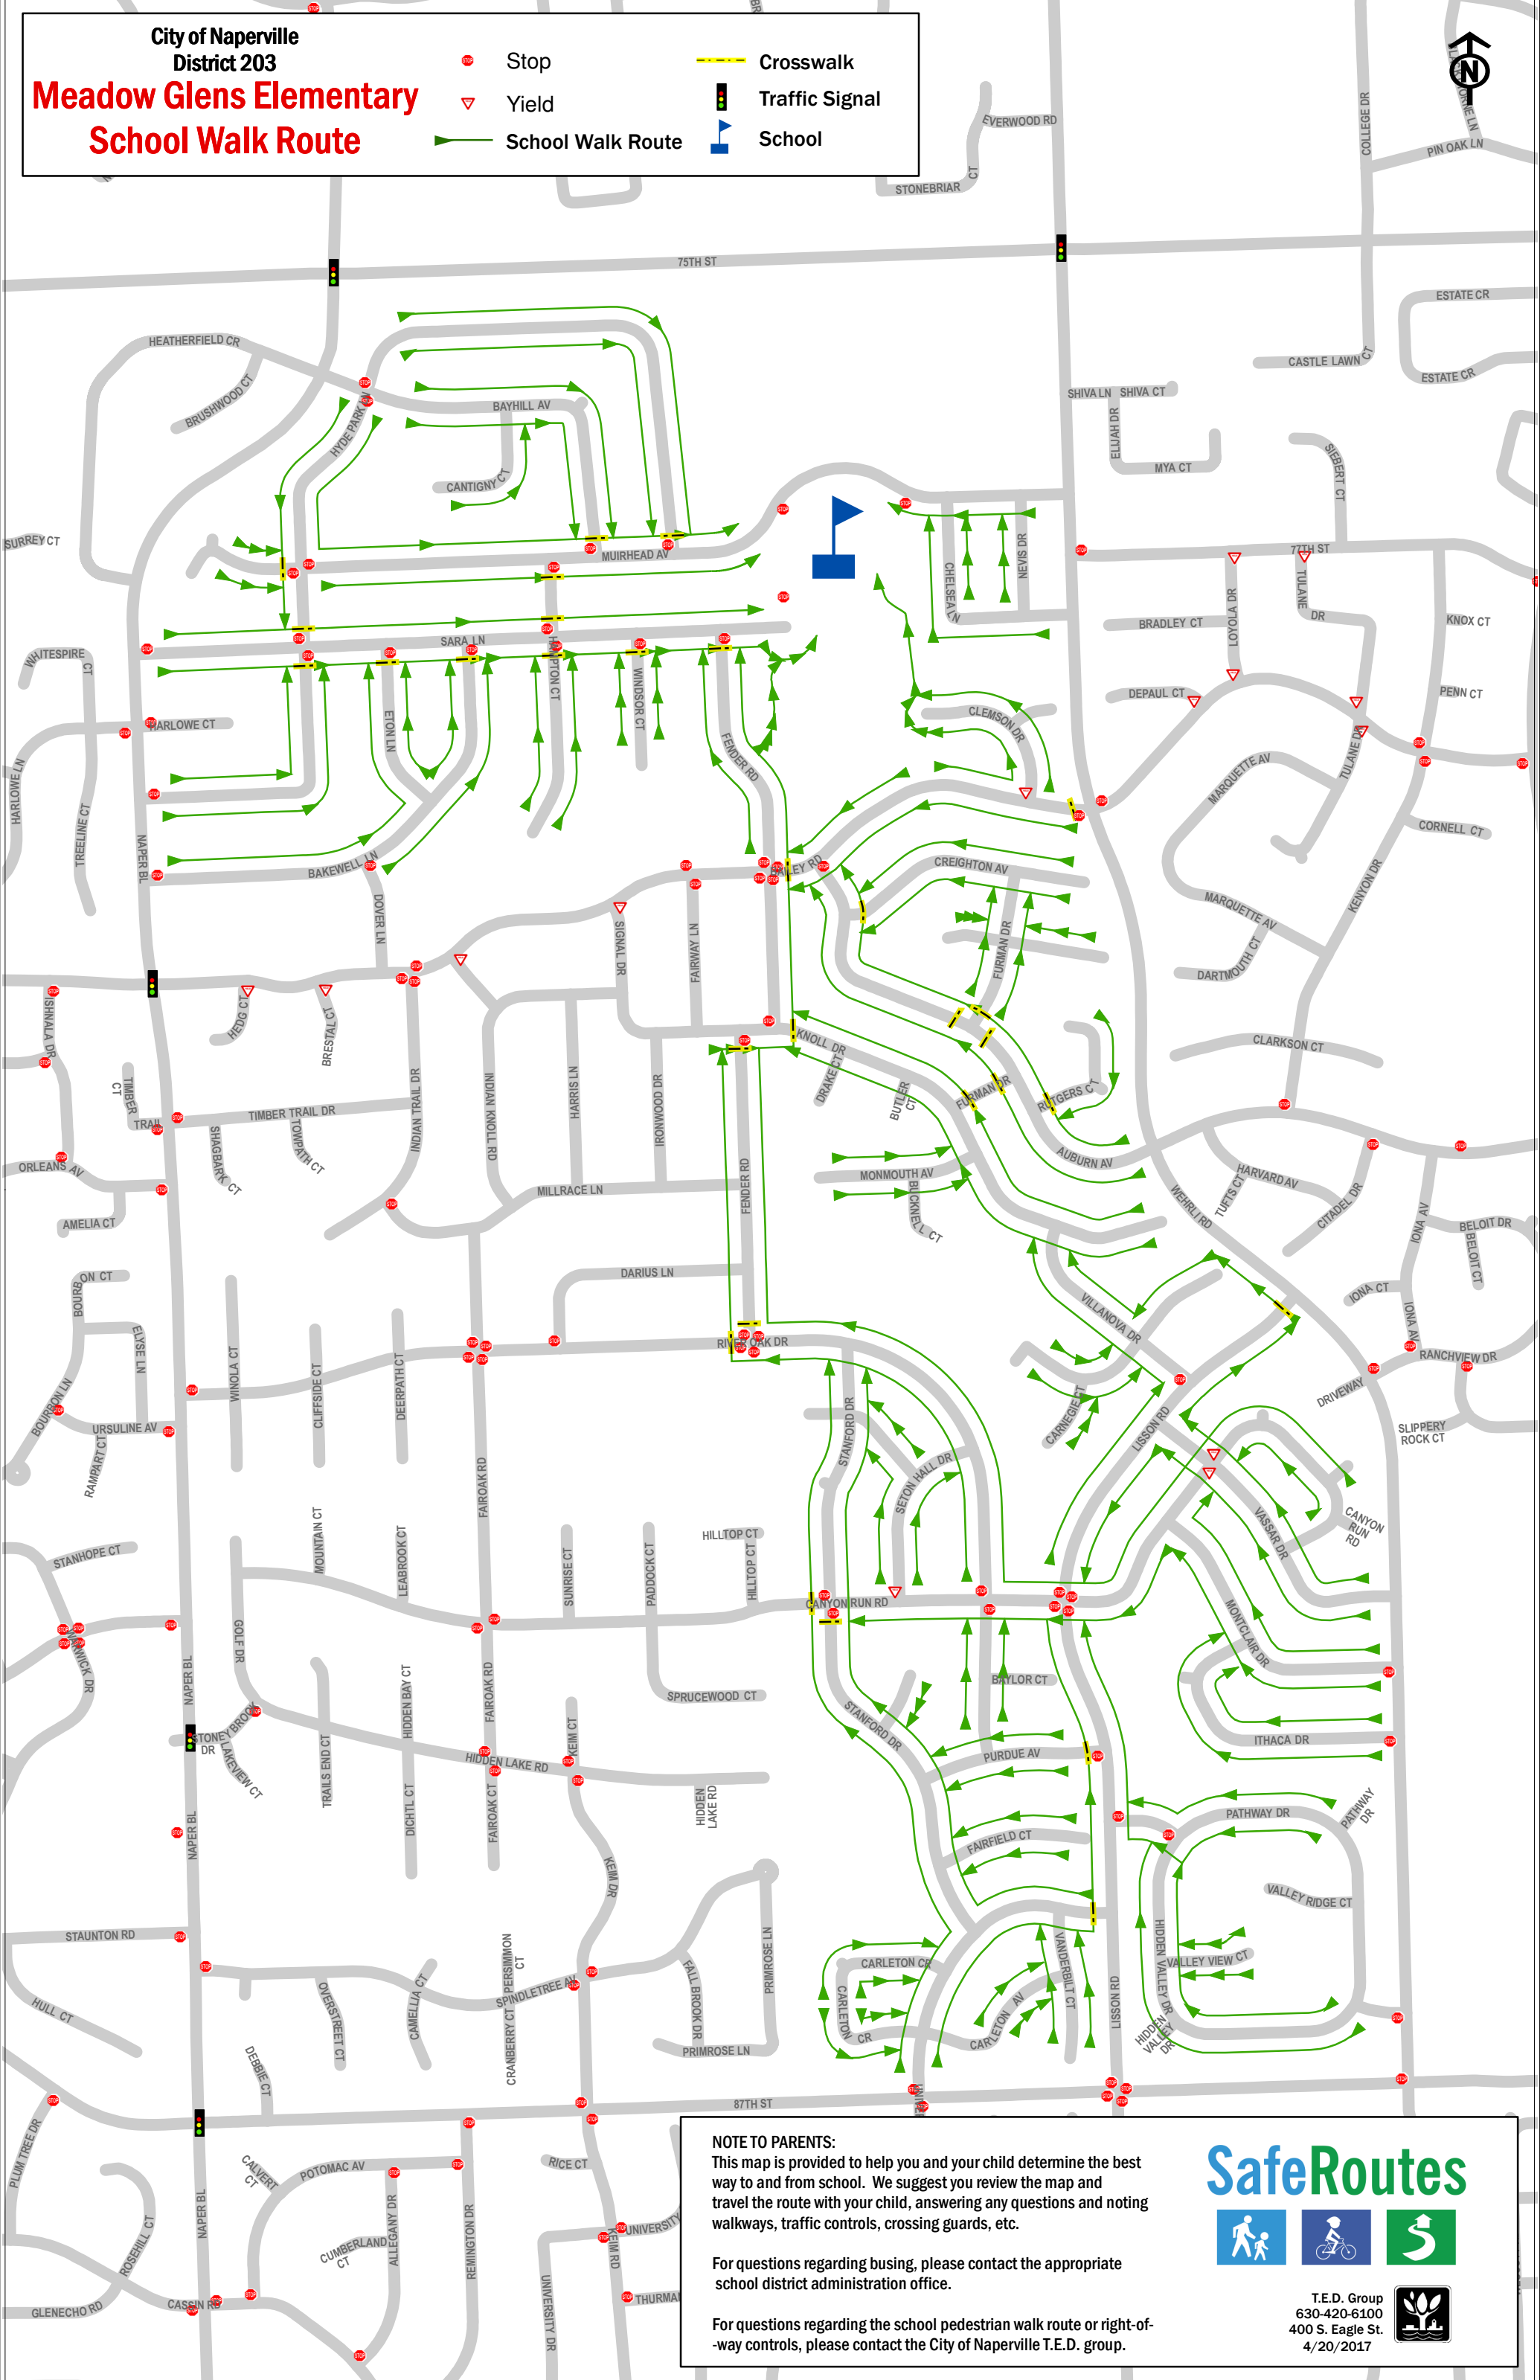

City of Naperville
 District 203
**Meadow Glens Elementary
 School Walk Route**

- Stop
- Yield
- School Walk Route
- Crosswalk
- Traffic Signal
- School

NOTE TO PARENTS:
 This map is provided to help you and your child determine the best way to and from school. We suggest you review the map and travel the route with your child, answering any questions and noting walkways, traffic controls, crossing guards, etc.

For questions regarding busing, please contact the appropriate school district administration office.

For questions regarding the school pedestrian walk route or right-of-way controls, please contact the City of Naperville T.E.D. group.