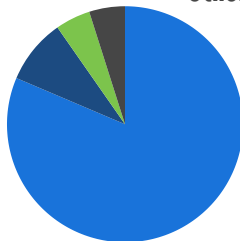

White: 63%
Asian: 16.8%
Hispanic: 10.6%
African American: 4.9%
Multi-racial: 4.4%
American Indian: 0.2%
Pacific Islander: 0.1%

Our Students

16,654 Students

23

Schools

#9

Largest District
in Illinois

1179

Avg Naperville
SAT Score

1007

Avg State
SAT Score

Finances

Revenues

Education: 79.4%
Operations/Maintenance: 12%
Transportation: 4.2%
Other: 4.4%

Expenditures

Education: 81.4%
Operations/Maintenance: 8.9%
Transportation: 4.8%
Other: 4.9%