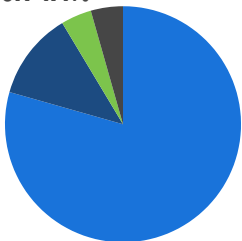

White: 63%
Asian: 16.8%
Hispanic: 10.6%
African American: 4.9%
Multi-racial: 4.4%
American Indian: 0.2%
Pacific Islander: 0.1%

Our Students

16,654 Students

23

Schools

#9

Largest District
in Illinois

1179

Avg Naperville
SAT Score

1007

Avg State
SAT Score

Finances

Revenues

Education: 79.4%
Operations/Maintenance: 12%
Transportation: 4.2%
Other: 4.4%

Expenditures

Education: 81.4%
Operations/Maintenance: 8.9%
Transportation: 4.8%
Other: 4.9%