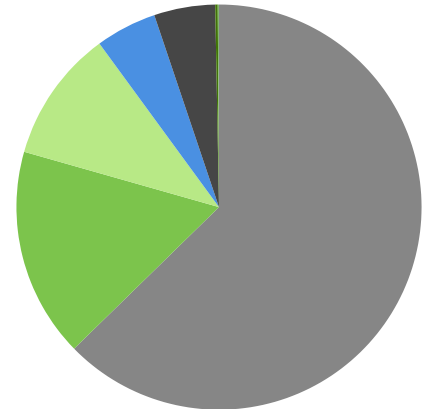

Fast Facts

As of June 30, 2019

Our Schools

1 Early Childhood

14 Elementary

5 Junior High

2 High School

1 Connections

White: 63%
Asian: 16.8%
Hispanic: 10.6%
African American: 4.9%
Multi-racial: 4.4%
American Indian: 0.2%
Pacific Islander: 0.1%

Our Students

16,654 Students

23

Schools

#9

Largest District
in Illinois

1179