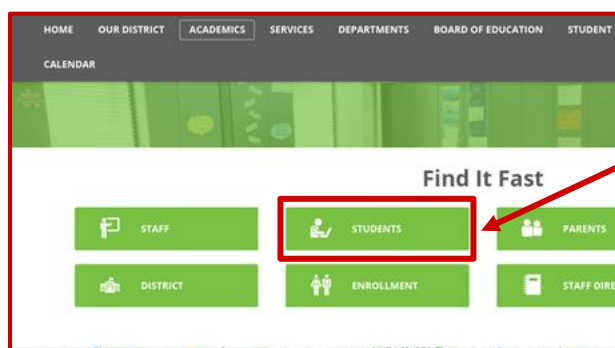

如何使用 Chromebook 以**學生身份**登錄 *Canvas*

使用學生的 Google 用戶名和
密碼登錄到 Chromebook

登錄後，將在頁面上顯示
學區網站。向下滾動到頁
面底部附近，然後在“快速
查找”下，單擊“學生”按
鈕。

如何使用 Chromebook 以**学生身份**登录 *Canvas*

The screenshot shows a web interface with several sections:

- Report a Problem**:> Tip203
- Login To...**:> Atrium, > Email, > **Canvas** (highlighted with a red box and arrow), > Campus Portal, > District 203 Libraries
- Student Handbook**:> Elementary Handbook (portion common to all elementary schools) with a dropdown arrow, > Jefferson Junior High Handbook, > Kennedy Junior High Handbook, > Lincoln Junior High Handbook, > Naperville North High School Handbook
- Help With...**

A callout box with a red border contains the following text:

在登錄到...下。
單擊 **Canvas**

The Chromebook taskbar at the bottom shows icons for Google Chrome, a calendar, a file manager, and a communication app.