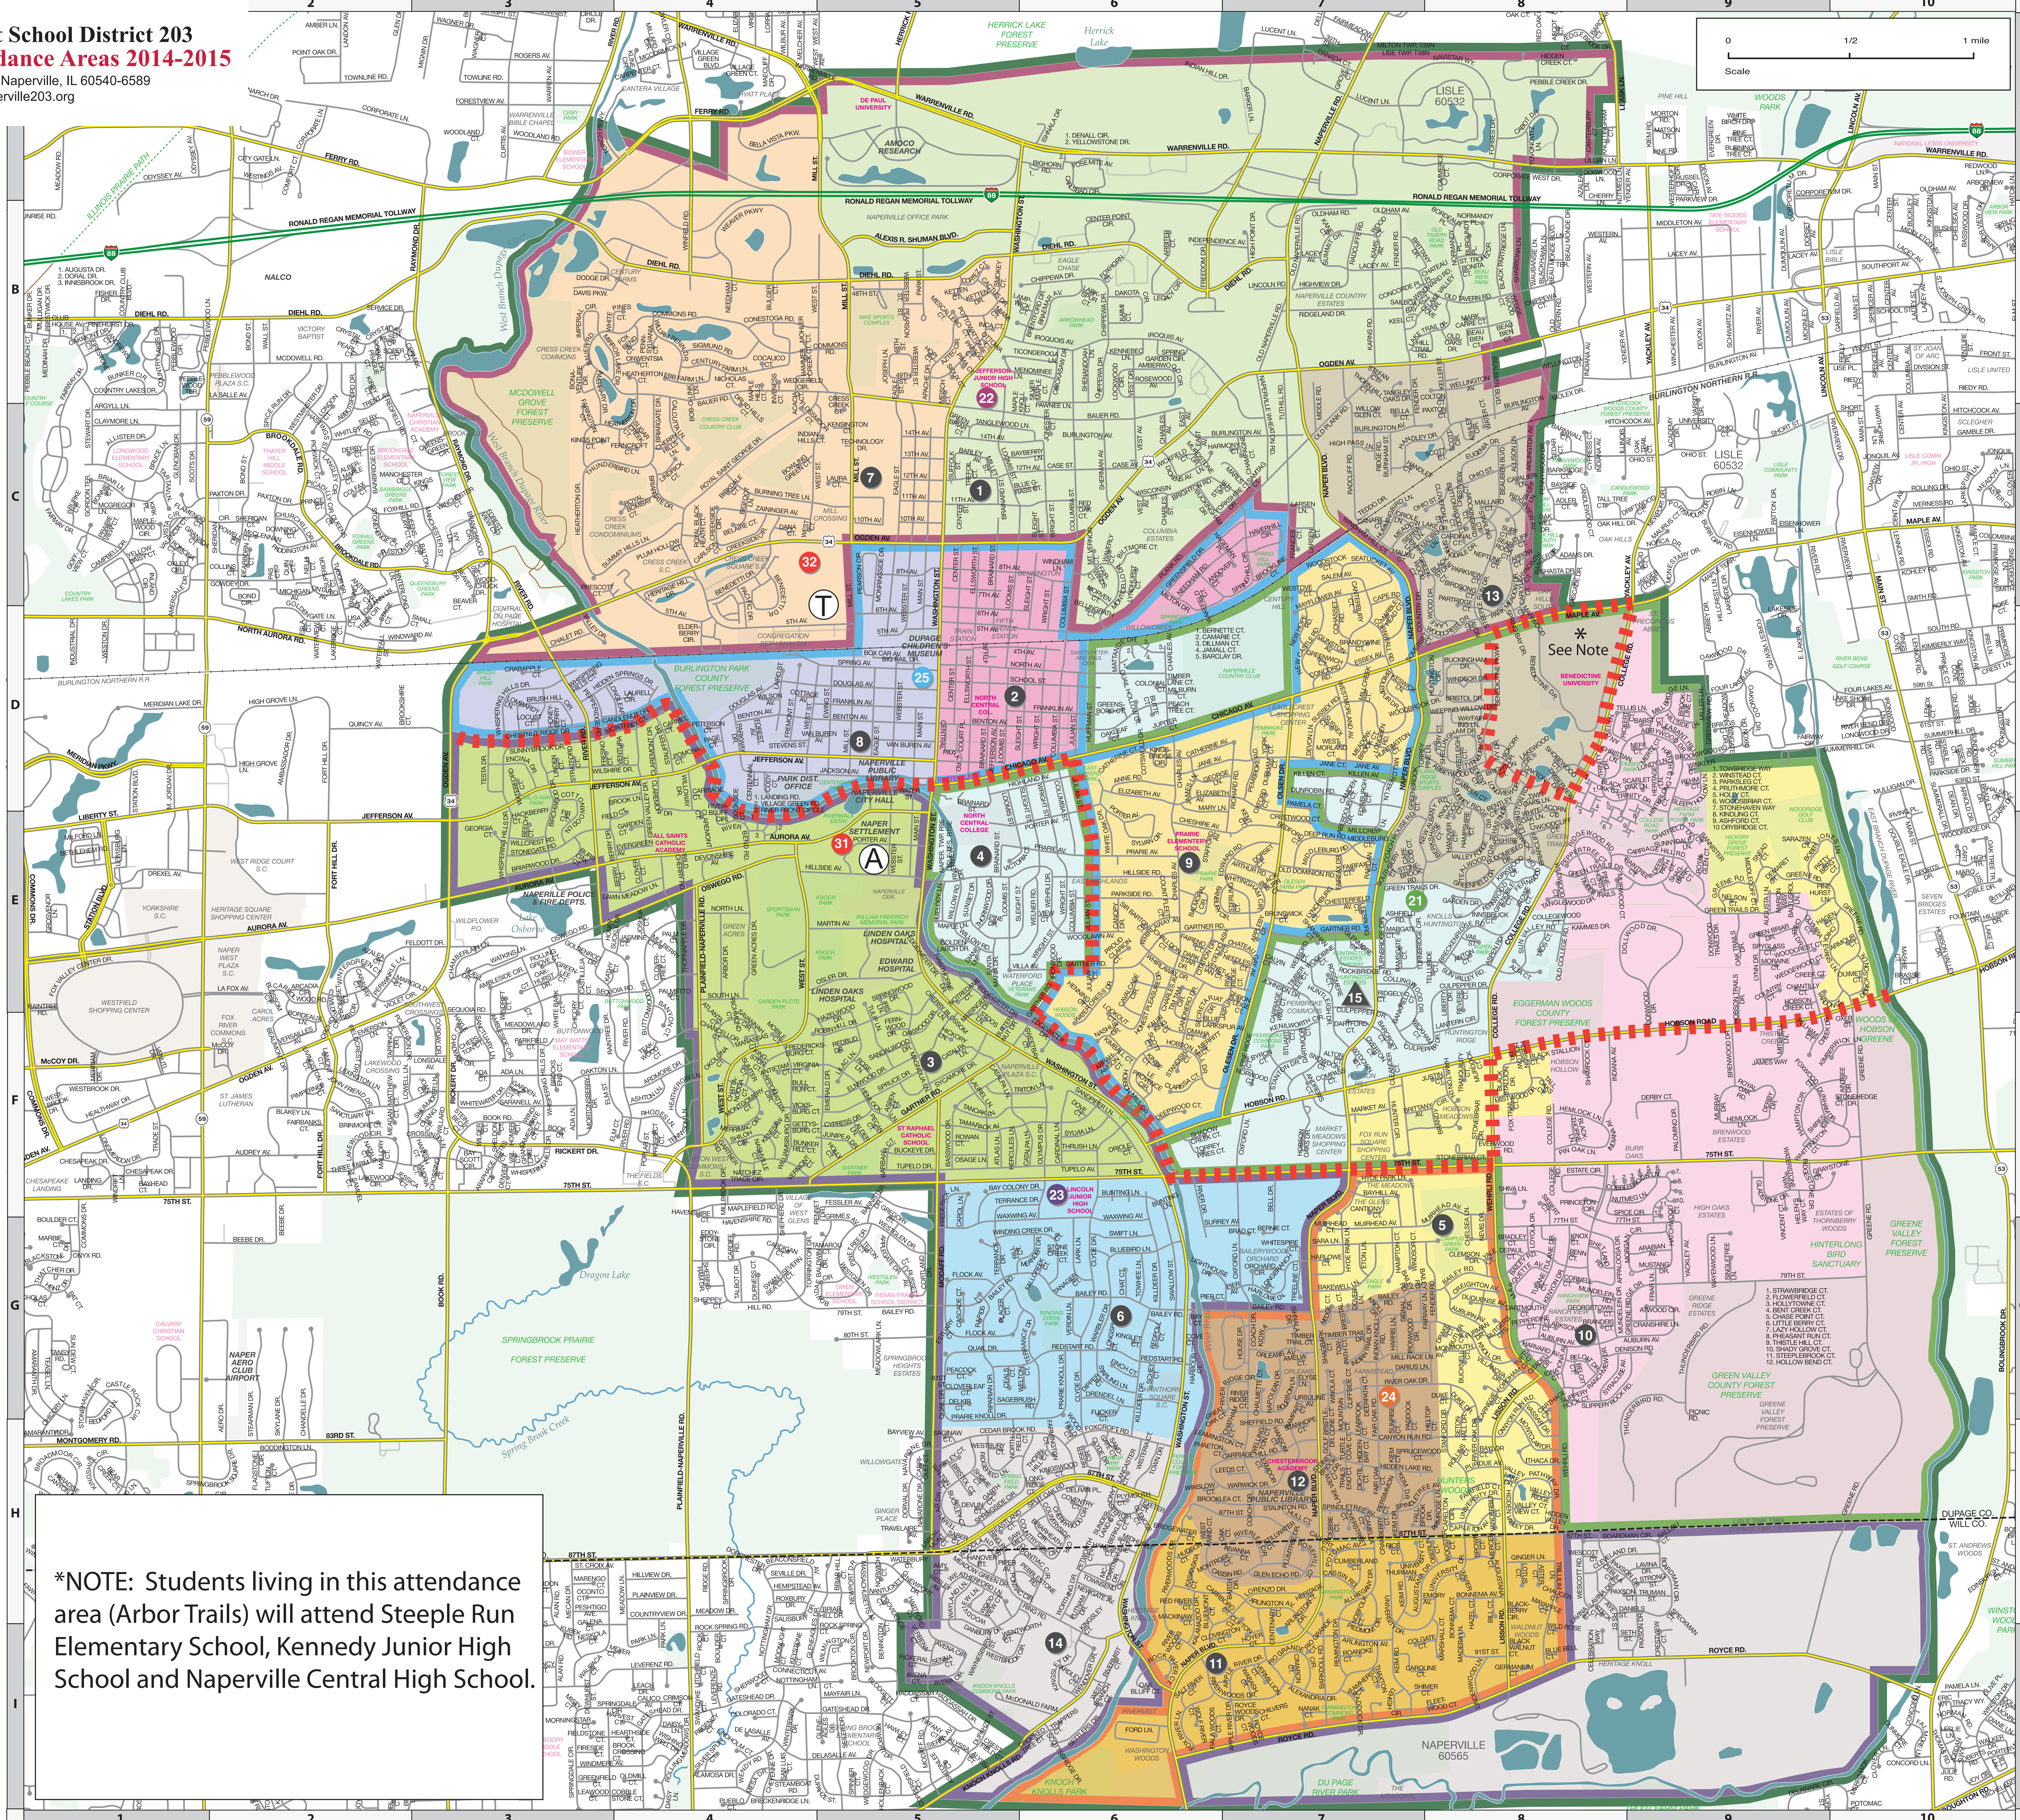

PRAIRIE ELEMENTARY SCHOOL
500 S Charles Ave.
Naperville IL 60540-6897
630-420-6348 Fax 630-717-0801

RANCH VIEW ELEMENTARY SCHOOL
1651 Ranch View Dr.
Naperville IL 60565-1755
630-420-6575 Fax 630-420-0915

RIVER WOODS ELEMENTARY SCHOOL
2607 River Woods Dr.
Naperville IL 60565-6336
630-420-6630 Fax 630-420-6961

SCOTT ELEMENTARY SCHOOL
500 Warwick Dr.
Naperville IL 60565-2600
630-420-6477 Fax 630-420-6471

STEEPLE RUN ELEMENTARY SCHOOL
6S151 Steeple Run Dr.
Naperville IL 60540-3899
630-420-6385 Fax 630-420-6935

KINGSLEY ELEMENTARY SCHOOL
2403 Kingsley Dr.
Naperville IL 60565-3254
630-420-3208 Fax 630-420-3213

ANN REID EARLY CHILDHOOD CENTER
1011 S. Naper Blvd.
Naperville, IL 60540
Phone 630-420-6899 Fax 630-637-4033

KENNEDY JUNIOR HIGH SCHOOL
2929 Green Trails Dr.
Lisle IL 60532-6262
630-420-3220 Fax 630-420-6960

JEFFERSON JUNIOR HIGH SCHOOL
1525 N. Loomis St.
Naperville IL 60563-1300
630-420-6363 Fax 630-420-6930

LINCOLN JUNIOR HIGH SCHOOL
1320 S. Olympus Dr.
Naperville IL 60565-6117
630-420-6370 Fax 630-637-4582

MADISON JUNIOR HIGH SCHOOL
1000 River Oak Dr.
Naperville IL 60565-2700
630-420-6400 Fax 630-420-6402

WASHINGTON JUNIOR HIGH SCHOOL
201 N. Washington St.
Naperville IL 60540-4594
630-420-6390 Fax 630-420-6474

NAPERVILLE CENTRAL HIGH SCHOOL
440 W. Aurora Ave.
Naperville IL 60540-6298
630-420-6420 Fax 630-369-6247

*NOTE: Students living in this attendance area (Arbor Trails) will attend Steeple Run Elementary School, Kennedy Junior High School and Naperville Central High School.