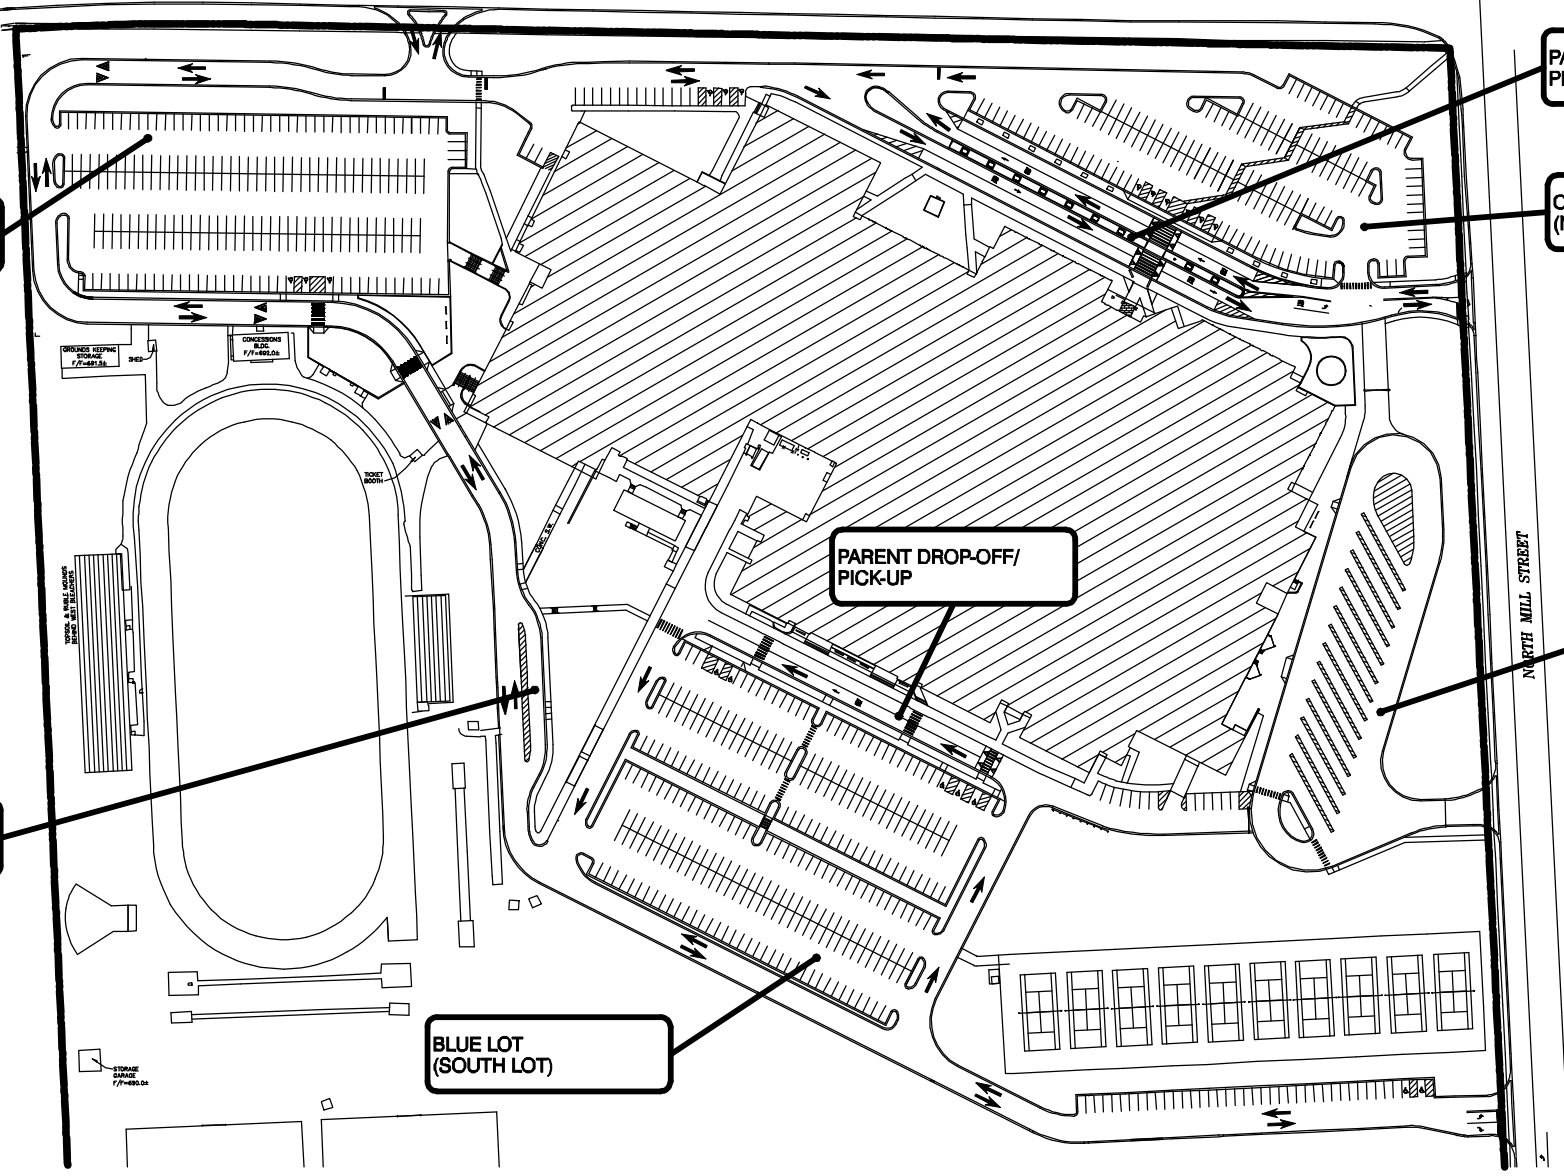

OGDEN AVENUE

PARENT DROP-OFF/
PICK-UP

ORANGE LOT
(NORTH LOT)

BUS DROP-OFF/
PICK-UP

RUPPE MILL STREET

PARENT DROP-OFF/
PICK-UP

BLUE LOT
(SOUTH LOT)

STADIUM LOT
(WEST LOT)

ATHLETIC BUS
DROP-OFF/PICK-UP

NAPERVILLE NORTH HIGH SCHOOL

SITE EXHIBIT

SCALE: 1" = 60'
0 30' 60' 120'

02-5102-06